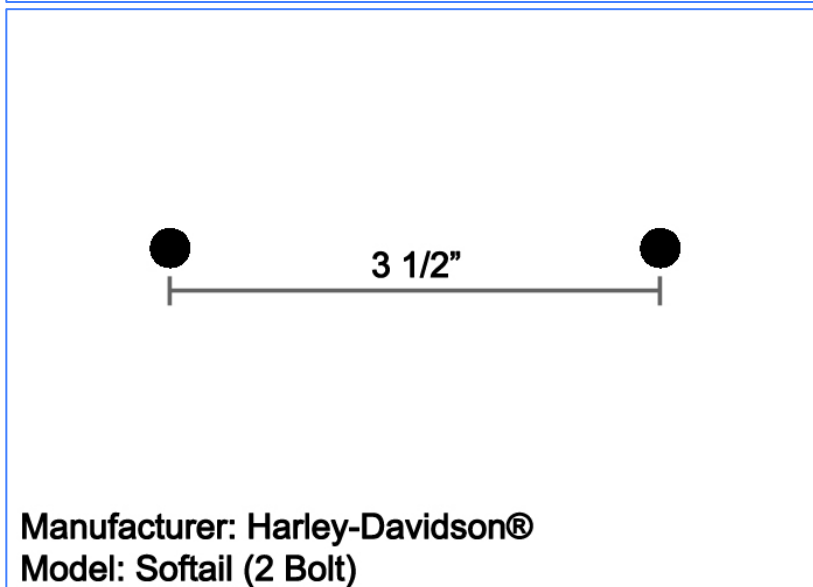

## Harley-Davidson® OEM Passenger Backrest Pad Bolt Hole Measurements

Note: All measurements are taken from center bolt to center bolt.

Manufacturer: Harley-Davidson®  
Model: Dyna, Softail (3 Bolt)