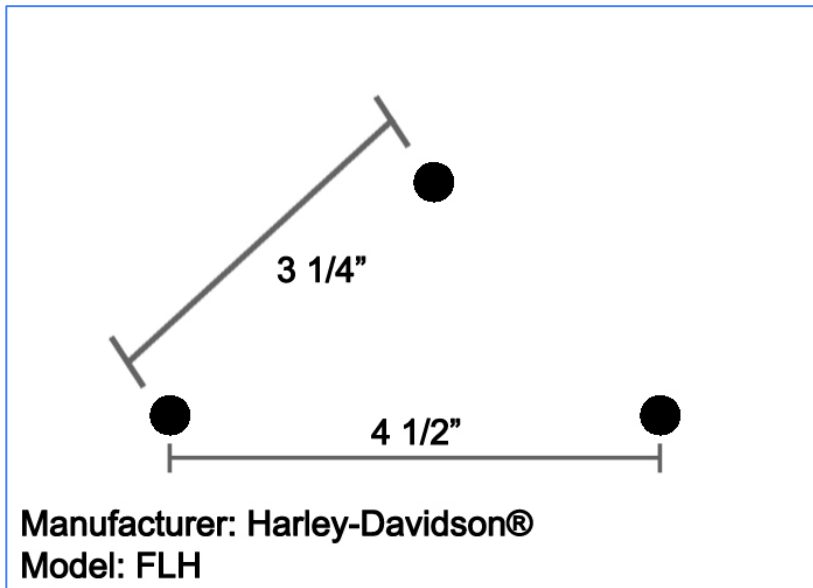

## Harley-Davidson® OEM Passenger Backrest Pad Bolt Hole Measurements

Note: All measurements are taken from center bolt to center bolt.

Manufacturer: Harley-Davidson®  
Model: Dyna, Softail (3 Bolt)