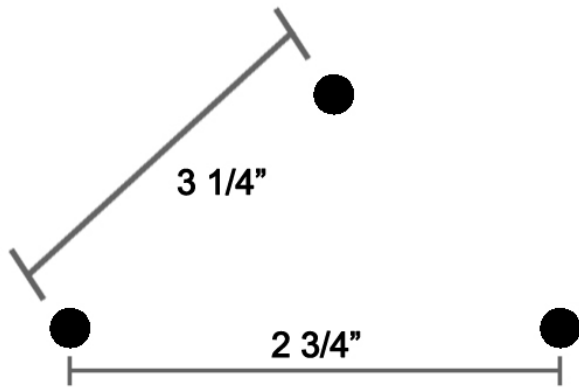

## Harley-Davidson® OEM Passenger Backrest Pad Bolt Hole Measurements

Note: All measurements are taken from center bolt to center bolt.

Manufacturer: Harley-Davidson®  
Model: Dyna, Softail (3 Bolt)