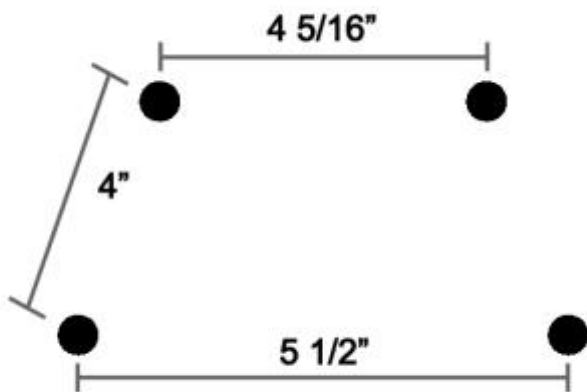

## Aftermarket Passenger Backrest Pad Bolt Hole Measurements

Note: All measurements are taken from center bolt to center bolt.

Manufacturer: Aftermarket Unit

Manufacturer: Bestern

**Manufacturer: Cobra**  
**Model: Short / Tall (Round Bar)**