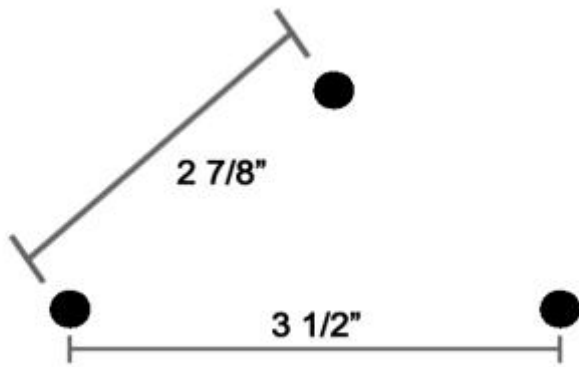

## Aftermarket Passenger Backrest Pad Bolt Hole Measurements

Note: All measurements are taken from center bolt to center bolt.

Manufacturer: Aftermarket Unit

Manufacturer: Bestern

**Manufacturer: Cobra**  
**Model: Short / Tall (Round Bar)**