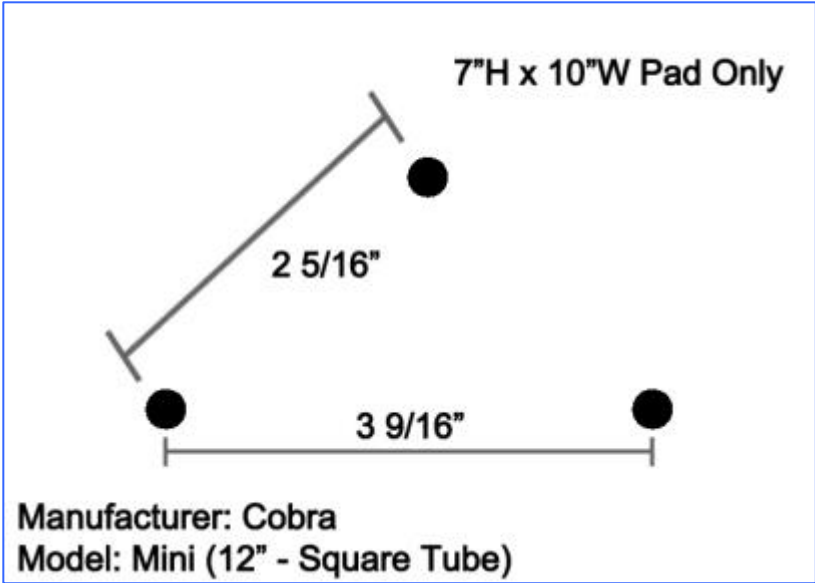

## Aftermarket Passenger Backrest Pad Bolt Hole Measurements

Note: All measurements are taken from center bolt to center bolt.

Manufacturer: Aftermarket Unit

Manufacturer: Bestern

**Manufacturer: Cobra**  
**Model: Short / Tall (Round Bar)**