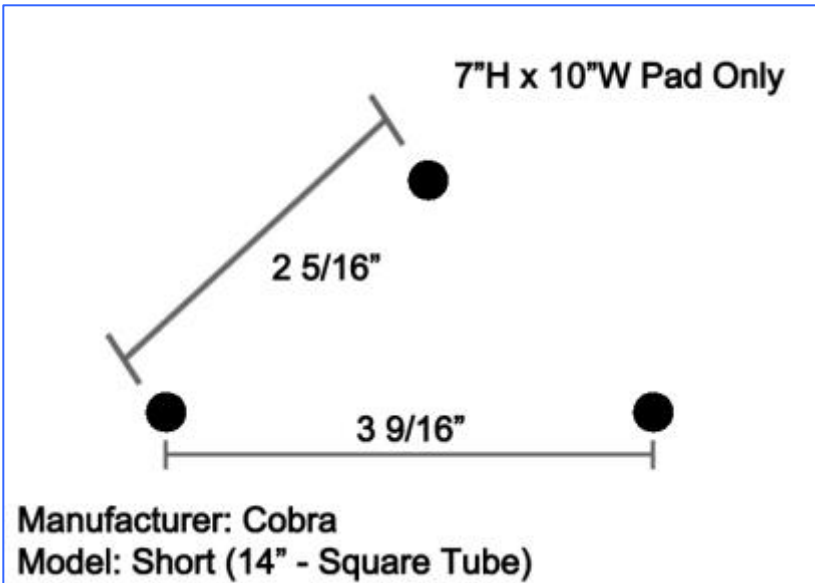

## Aftermarket Passenger Backrest Pad Bolt Hole Measurements

Note: All measurements are taken from center bolt to center bolt.

Manufacturer: Aftermarket Unit

Manufacturer: Bestern

**Manufacturer: Cobra**  
**Model: Short / Tall (Round Bar)**