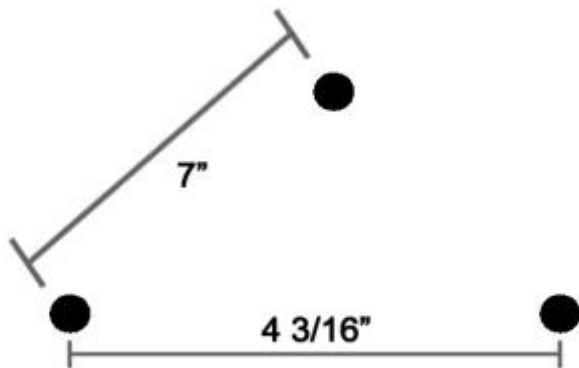

Manufacturer: National Cycle
Model: Paladin (2-Hole)