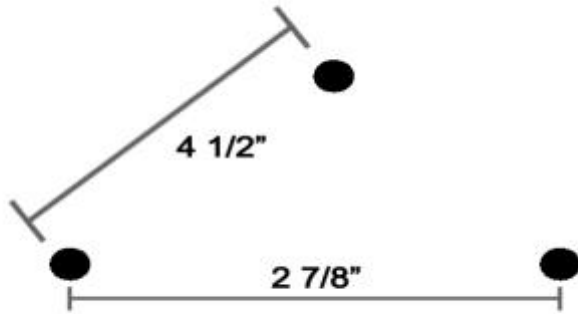

Manufacturer: MC Enterprises