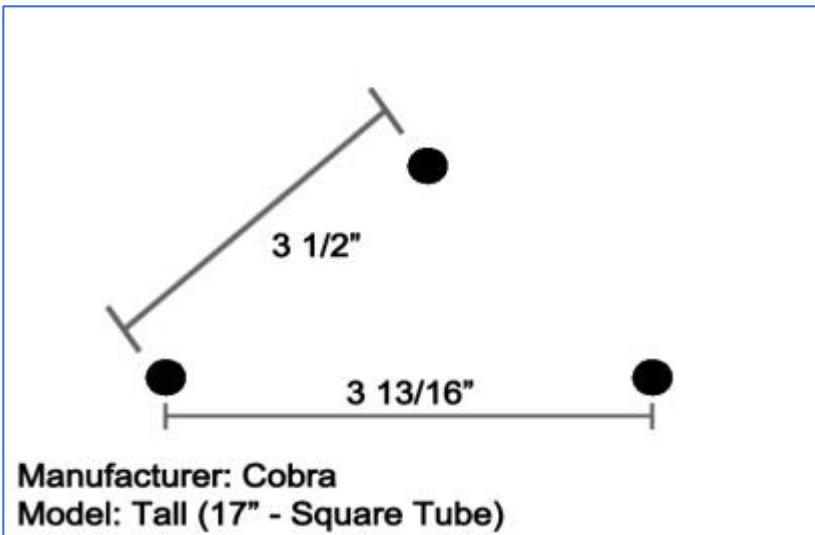

## Aftermarket Passenger Backrest Pad Bolt Hole Measurements

Note: All measurements are taken from center bolt to center bolt.

Manufacturer: Aftermarket Unit

Manufacturer: Bestern

**Manufacturer: Cobra**  
**Model: Short / Tall (Round Bar)**