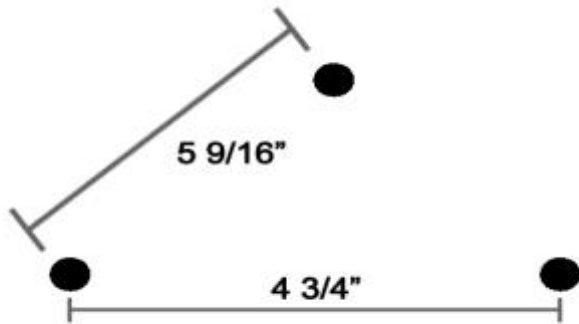

Manufacturer: Road Chrome