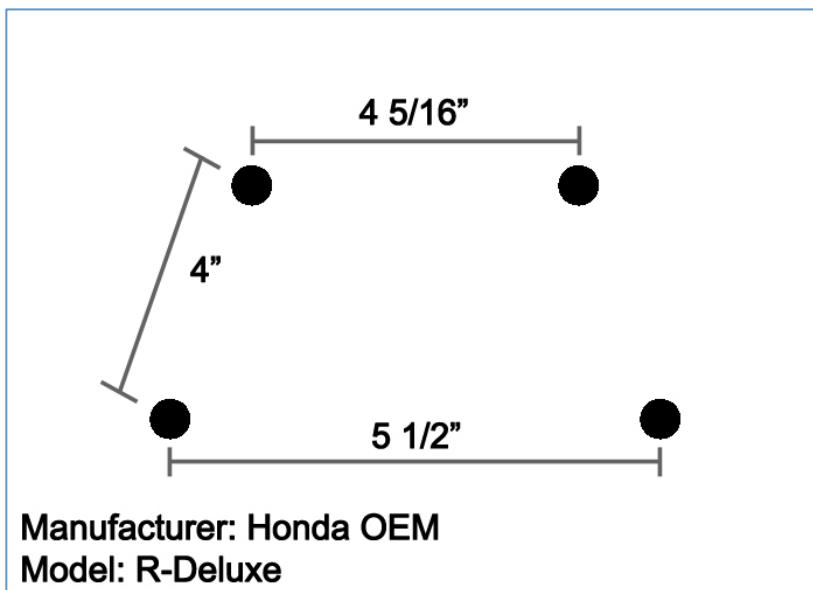

USA • 877.672.0288 Canada • 800.818.6868

Ultimate Seats

Put Your Butt In Comfort Heaven

Honda OEM Passenger Backrest Pad Bolt Hole Measurements

Note: All measurements are taken from center bolt to center bolt.

Manufacturer: Honda OEM
Model: Standard / Tourer