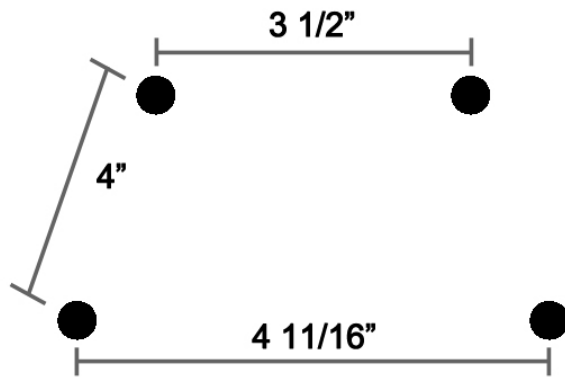

Manufacturer: Honda OEM
Model: Low Deluxe

Manufacturer: Honda OEM
Model: C-Deluxe