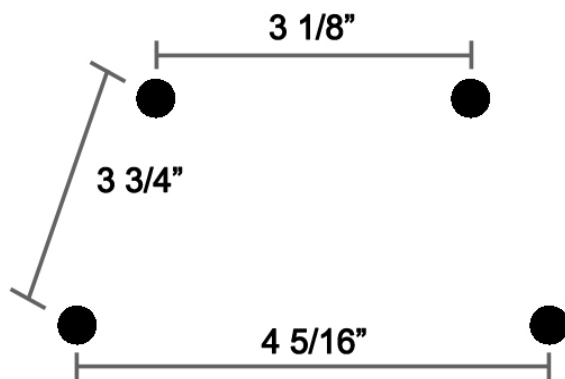

Manufacturer: Honda OEM
Model: Sport Custom