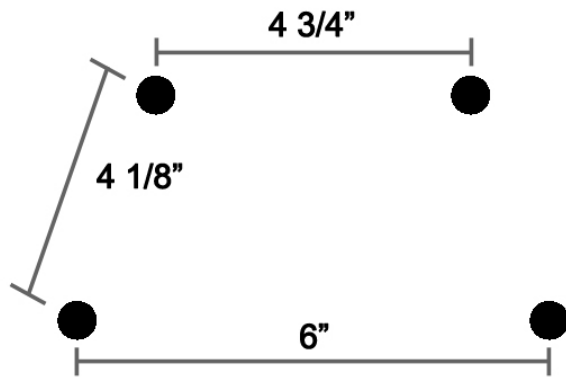

USA • 877.672.0288 Canada • 800.818.6868

Ultimate Seats

Put Your Butt In Comfort Heaven

Honda OEM Passenger Backrest Pad Bolt Hole Measurements

Note: All measurements are taken from center bolt to center bolt.