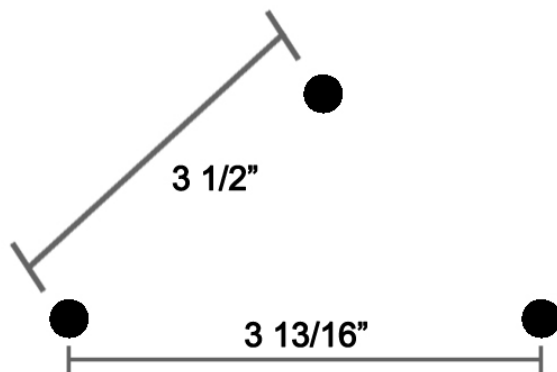

Manufacturer: Honda OEM
Model: Standard / Tourer