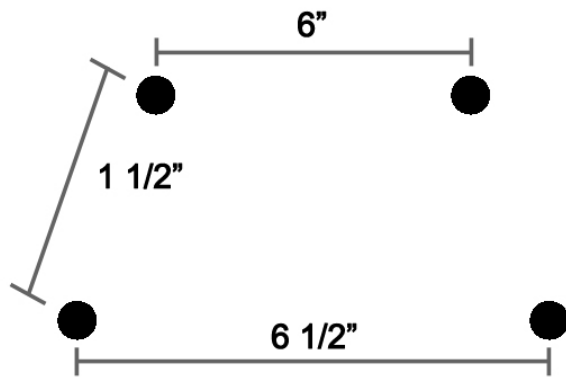

Manufacturer: Honda OEM
Model: Neo Deluxe Low