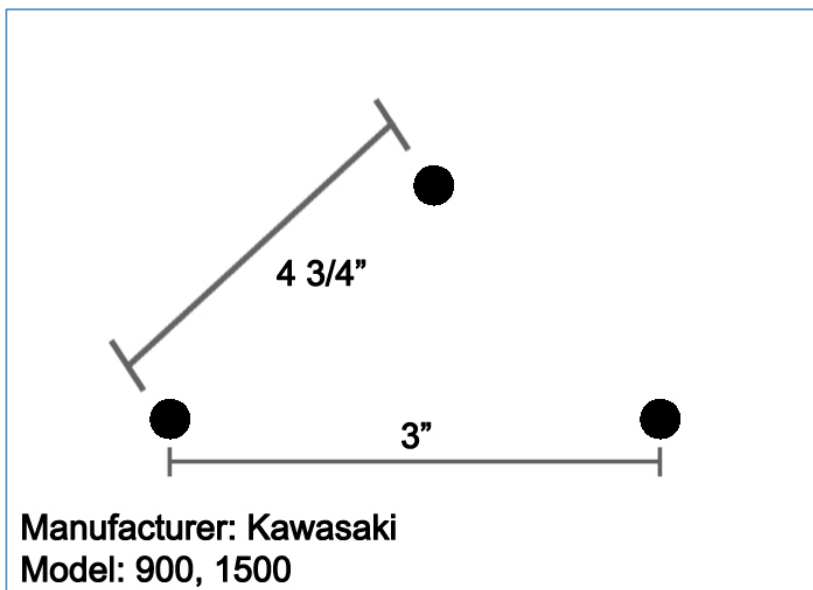

USA • 877.672.0288 Canada • 800.818.6868

Ultimate Seats

Put Your Butt In Comfort Heaven

Kawasaki OEM Passenger Backrest Pad Bolt Hole Measurements

Note: All measurements are taken from center bolt to center bolt.

Manufacturer: Kawasaki
Model: 1600, 1700, 2000