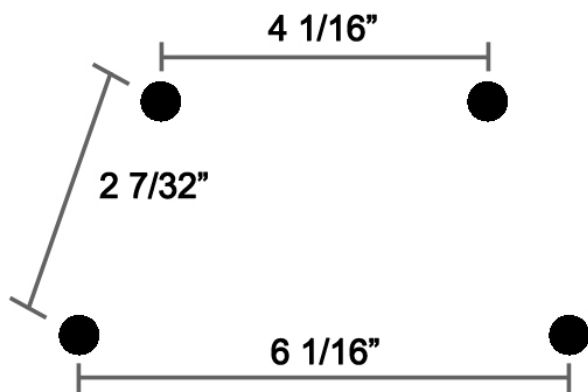

USA • 877.672.0288 Canada • 800.818.6868

Ultimate Seats

Put Your Butt In Comfort Heaven

Kawasaki OEM Passenger Backrest Pad Bolt Hole Measurements

Note: All measurements are taken from center bolt to center bolt.