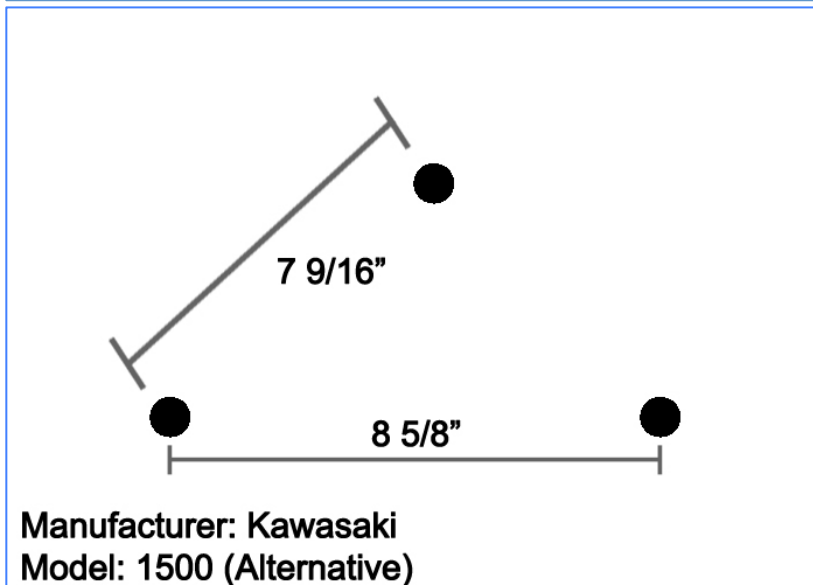

USA • 877.672.0288 Canada • 800.818.6868

Ultimate Seats

Put Your Butt In Comfort Heaven

Kawasaki OEM Passenger Backrest Pad Bolt Hole Measurements

Note: All measurements are taken from center bolt to center bolt.

Manufacturer: Kawasaki
Model: 1600, 1700, 2000