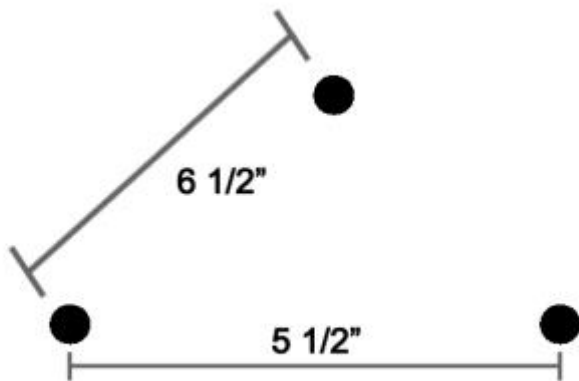

Manufacturer: Show Chrome