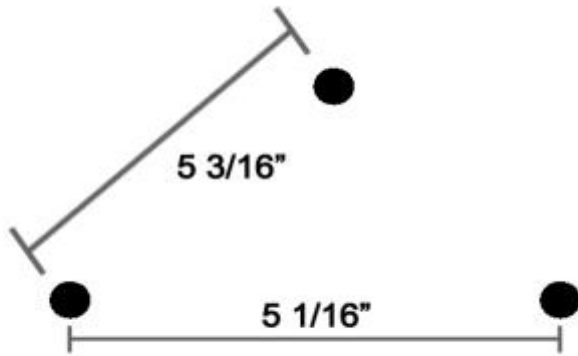

Manufacturer: National Cycle
Model: Paladin (3 Hole)

Manufacturer: Custom World
Model: (Wood Screws)