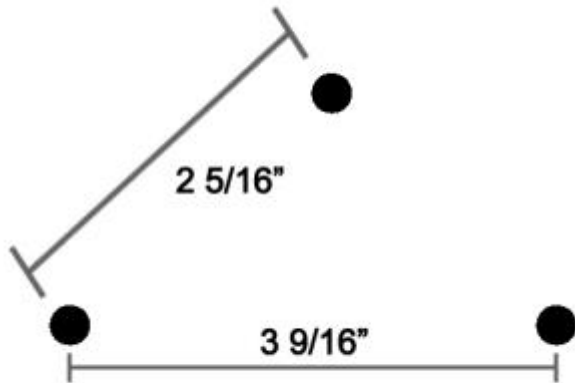

USA • 877.672.0288 Canada • 800.818.6868

Ultimate Seats

Put Your Butt In Comfort Heaven

Aftermarket Passenger Backrest Pad Bolt Hole Measurements

Note: All measurements are taken from center bolt to center bolt.

Manufacturer: Aftermarket Unit

Manufacturer: Bestern

Manufacturer: Cobra
Model: Mini (12" - Square Tube)

Manufacturer: Cobra
Model: Short (14" - Square Tube)

Manufacturer: Cobra
Model: Tall (17" - Square Tube)

Manufacturer: Cobra
Model: Short / Tall (Round Bar)

Manufacturer: National Cycle
Model: Paladin (2-Hole)

Manufacturer: National Cycle
Model: Paladin (3 Hole)

Manufacturer: Custom World
Model: (Wood Screws)