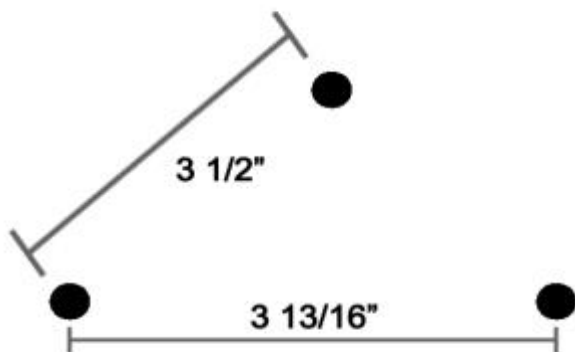

Manufacturer: Aftermarket Unit

Manufacturer: Bestern

Manufacturer: Cobra
Model: Mini (12" - Square Tube)

Manufacturer: Cobra
Model: Short (14" - Square Tube)

Manufacturer: Cobra
Model: Tall (17" - Square Tube)

Manufacturer: Cobra
Model: Short / Tall (Round Bar)

Manufacturer: National Cycle
Model: Paladin (2-Hole)

Manufacturer: National Cycle
Model: Paladin (3 Hole)

Manufacturer: Custom World
Model: (Wood Screws)