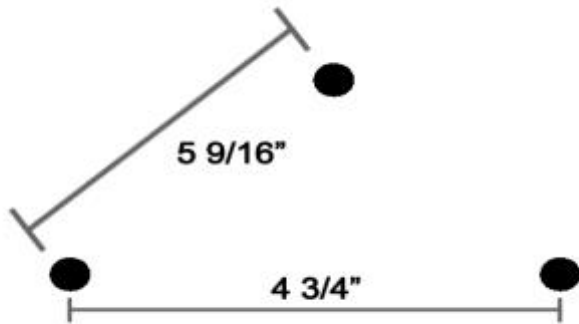

Manufacturer: Kuryakyn

Manufacturer: Road Chrome