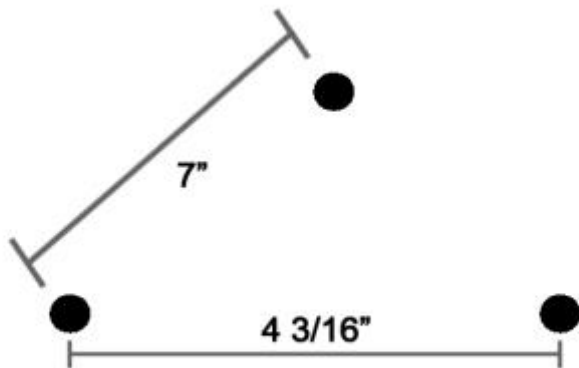

Manufacturer: Aftermarket Unit

Manufacturer: Bestern

Manufacturer: Cobra
Model: Mini (12" - Square Tube)

Manufacturer: Cobra
Model: Short (14" - Square Tube)

Manufacturer: Cobra
Model: Tall (17" - Square Tube)

Manufacturer: Cobra
Model: Short / Tall (Round Bar)

Manufacturer: National Cycle
Model: Paladin (2-Hole)

Manufacturer: National Cycle
Model: Paladin (3 Hole)

Manufacturer: Custom World
Model: (Wood Screws)