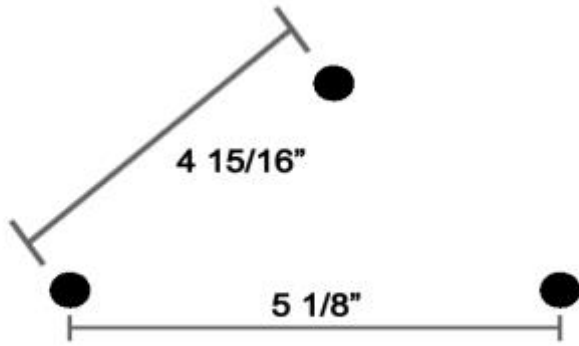

Manufacturer: HK Billet