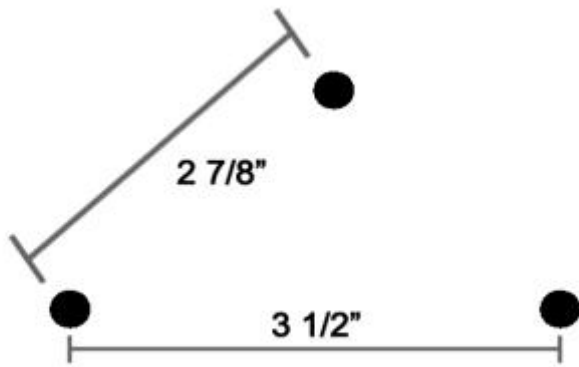

Manufacturer: Aftermarket Unit

Manufacturer: Bestern

Manufacturer: Cobra
Model: Mini (12" - Square Tube)

Manufacturer: Cobra
Model: Short (14" - Square Tube)

Manufacturer: Cobra
Model: Tall (17" - Square Tube)