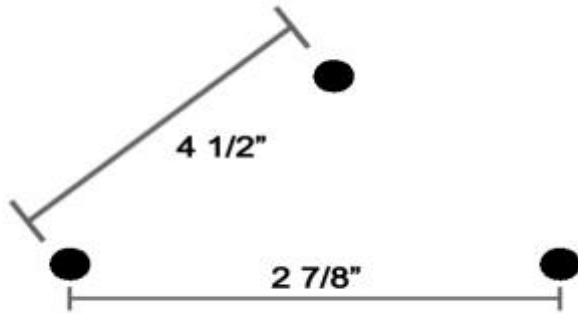

Manufacturer: Cobra
Model: Short / Tall (Round Bar)

Manufacturer: National Cycle
Model: Paladin (2-Hole)

Manufacturer: National Cycle
Model: Paladin (3 Hole)

Manufacturer: Custom World
Model: (Wood Screws)