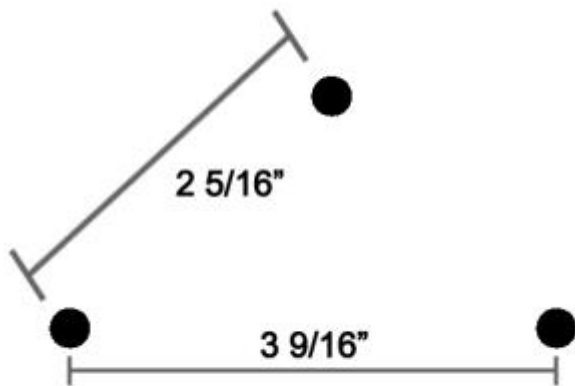

USA • 877.672.0288 Canada • 800.818.6868

Ultimate Seats

Put Your Butt In Comfort Heaven

Aftermarket Passenger Backrest Pad Bolt Hole Measurements

Note: All measurements are taken from center bolt to center bolt.

Manufacturer: Aftermarket Unit

Manufacturer: Bestern

Manufacturer: Cobra
Model: Mini (12" - Square Tube)

Manufacturer: Cobra
Model: Short (14" - Square Tube)

Manufacturer: Cobra
Model: Tall (17" - Square Tube)

Manufacturer: Cobra
Model: Short / Tall (Round Bar)

Manufacturer: National Cycle
Model: Paladin (2-Hole)

Manufacturer: National Cycle
Model: Paladin (3 Hole)

Manufacturer: Custom World
Model: (Wood Screws)