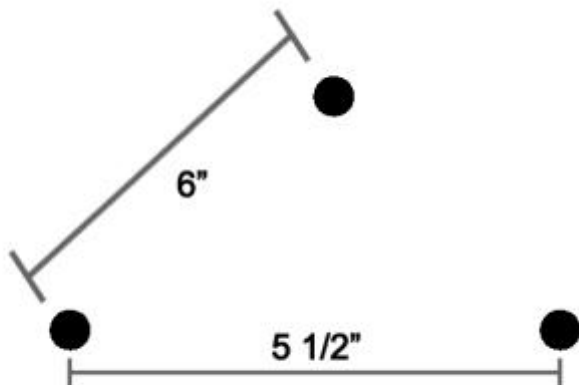

Manufacturer: Hard Chrome