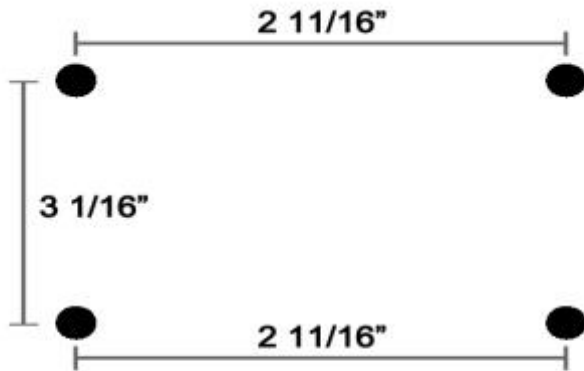

Manufacturer: Kuryakyn