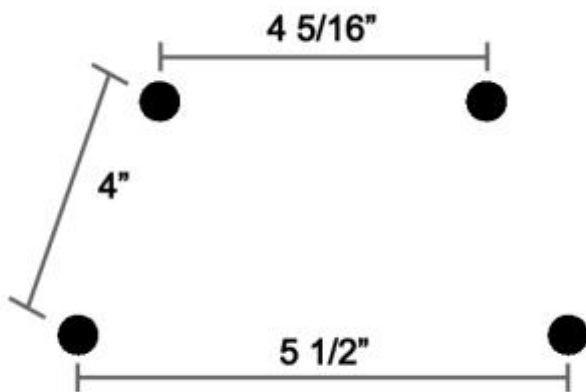

USA • 877.672.0288 Canada • 800.818.6868

Ultimate Seats

Put Your Butt In Comfort Heaven

Aftermarket Passenger Backrest Pad Bolt Hole Measurements

Note: All measurements are taken from center bolt to center bolt.

Manufacturer: Aftermarket Unit

Manufacturer: Bestern

Manufacturer: Cobra
Model: Mini (12" - Square Tube)

Manufacturer: Cobra
Model: Short (14" - Square Tube)

Manufacturer: Cobra
Model: Tall (17" - Square Tube)

Manufacturer: Cobra
Model: Short / Tall (Round Bar)

Manufacturer: National Cycle
Model: Paladin (2-Hole)

Manufacturer: National Cycle
Model: Paladin (3 Hole)

Manufacturer: Custom World
Model: (Wood Screws)